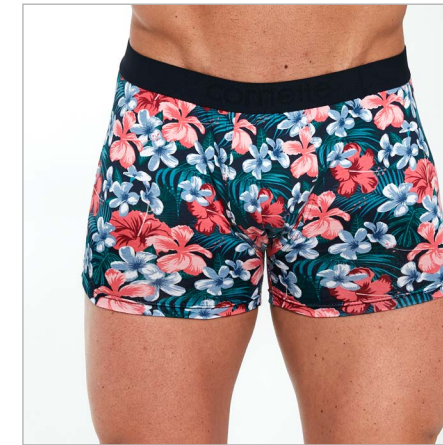

912/80 | SIZE: S-2XL

912/79 | SIZE: S-2XL

912/78 | SIZE: S-2XL

912/77 | SIZE: S-2XL

912/83

corneite®  
INFINITY COLLECTION

cornette®  
HIGH EMOTION COLLECTION

525 NEW

524 NEW

531 NEW

532 NEW

TANGA 501

STRINGI 502

508/135 | SIZE: S-2XL

508/136 | SIZE: S-2XL

508/137 | SIZE: S-2XL