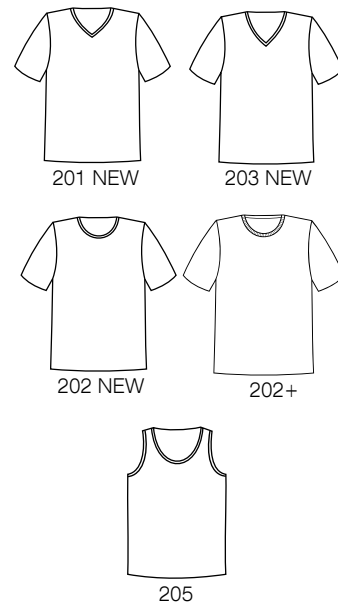

787/93 | SIZE: 92-128 | 788/93 | SIZE: 140-164

SMILE

570/95 | SIZE: 92-128 | 571/95 | SIZE: 140-164

**cornette®**  
AUTHENTIC COLLECTION

202 NEW  
SIZE: S-5XL

201 NEW  
SIZE: S-5XL

213 RIBBED  
SIZE: S-5XL

**220** | SIZE: S-2XL  
**092** | SIZE: 3XL-5XL