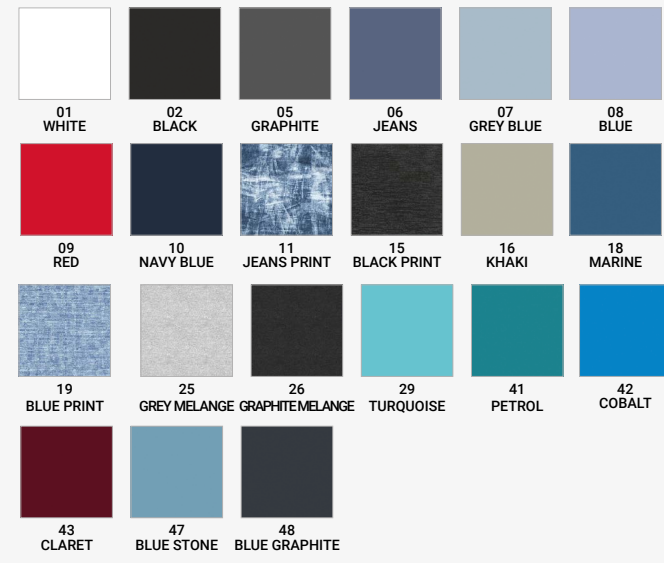

COLOURS OF AUTHENTIC T-SHIRTS

COLOURS OF AUTHENTIC BOXERS SHORTS, SLIPS

COLOURS OF HIGH EMOTION T-SHIRTS

COLOURS OF HIGH EMOTION BOXERS SHORTS